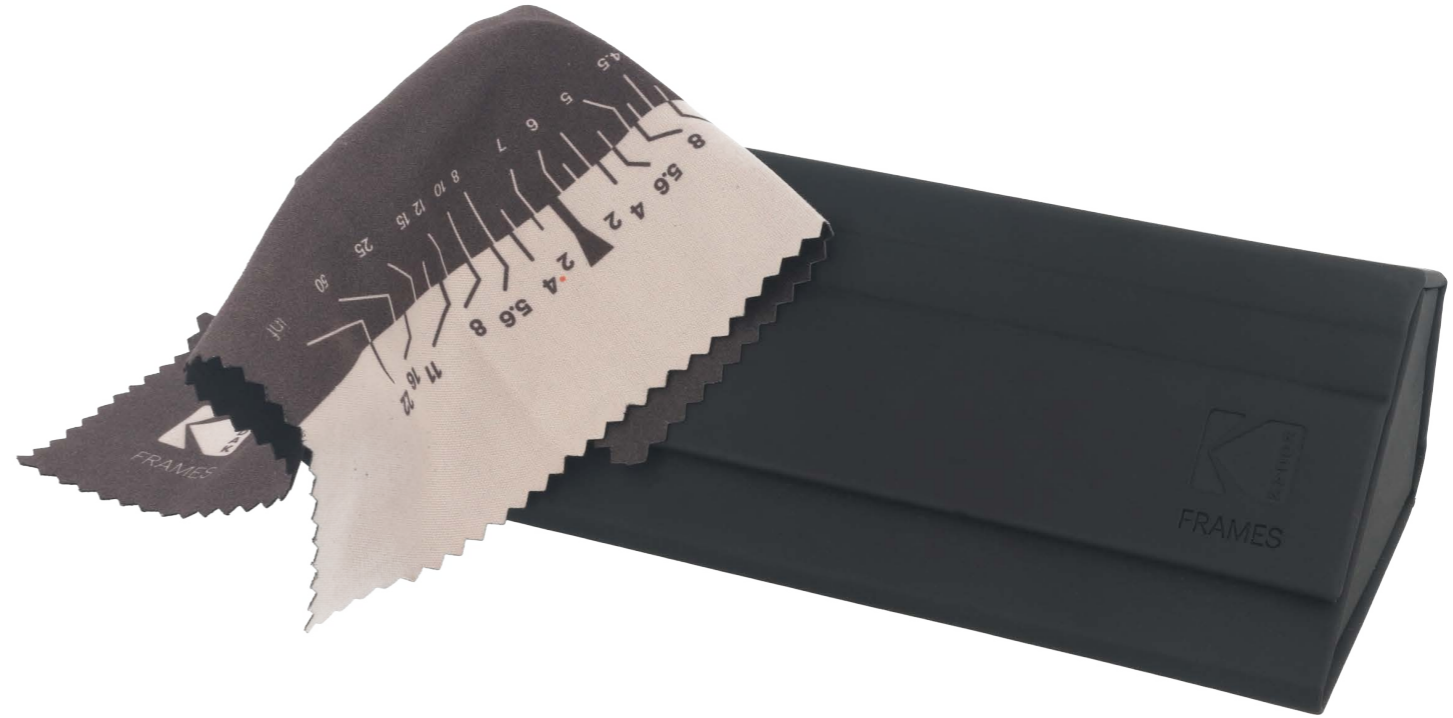

KODAK Color Frames Table Pad Yellow

PCF1000

KODAK Exhibitor

Front side

Back side

KODAK Glasses Case and cleaning cloth

KODAK COLOR Case and cleaning cloth

Sunglasses & Color Sunglasses collection 2020
@KodakFrames - www.olsol.com/kodakframes
© 2020 Olsol, S.L. The Kodak trademark, logo and trade dress are used under license from Kodak