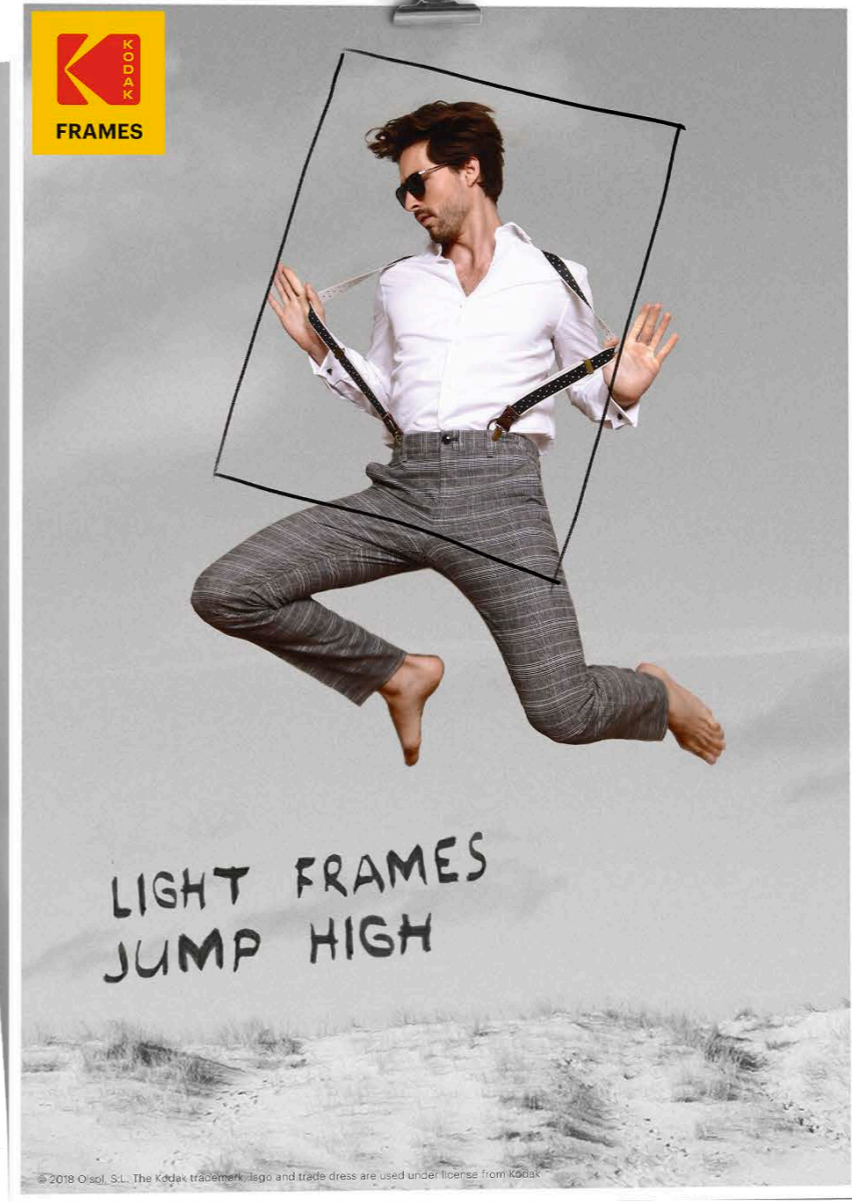

KODAK Frames JUMP BANNER

PFI1005